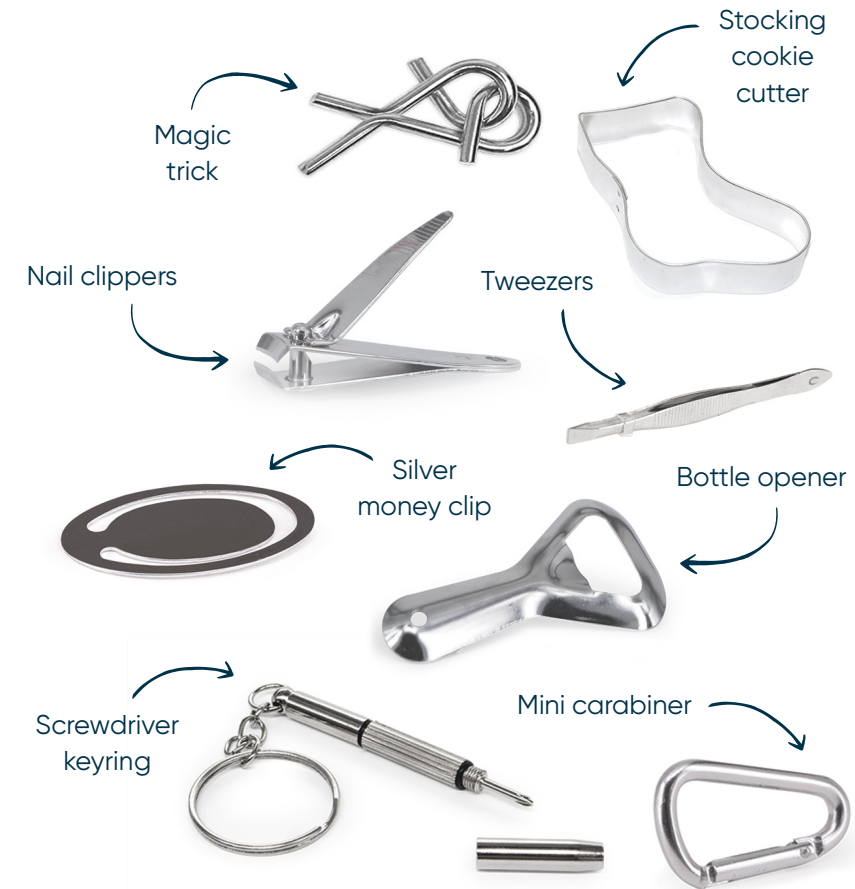

CT12

12 INCH CRACKERS, 50 PER CARTON

RECYCLABLE PRODUCT

RECYCLABLE PACKAGING

REUSABLE CONTENTS

NON-PLASTIC CONTENTS

01506 871 720

orders@lothiansupplycompany.co.uk

CT-1208-FMP

Silver Botanical 12in Cracker (50pcs) FSC™ Mix

FROSTED WINTER

The mark of responsible forestry
FSC® C146881

CT-1209-FMP

Traditional Foliage 12in Cracker (50pcs) FSC™ Mix

FESTIVE BOTANICAL

The mark of responsible forestry
FSC® C146881

Each cracker contains a hat, satisfying snap, amusing joke/motto & one of the metal gifts above.