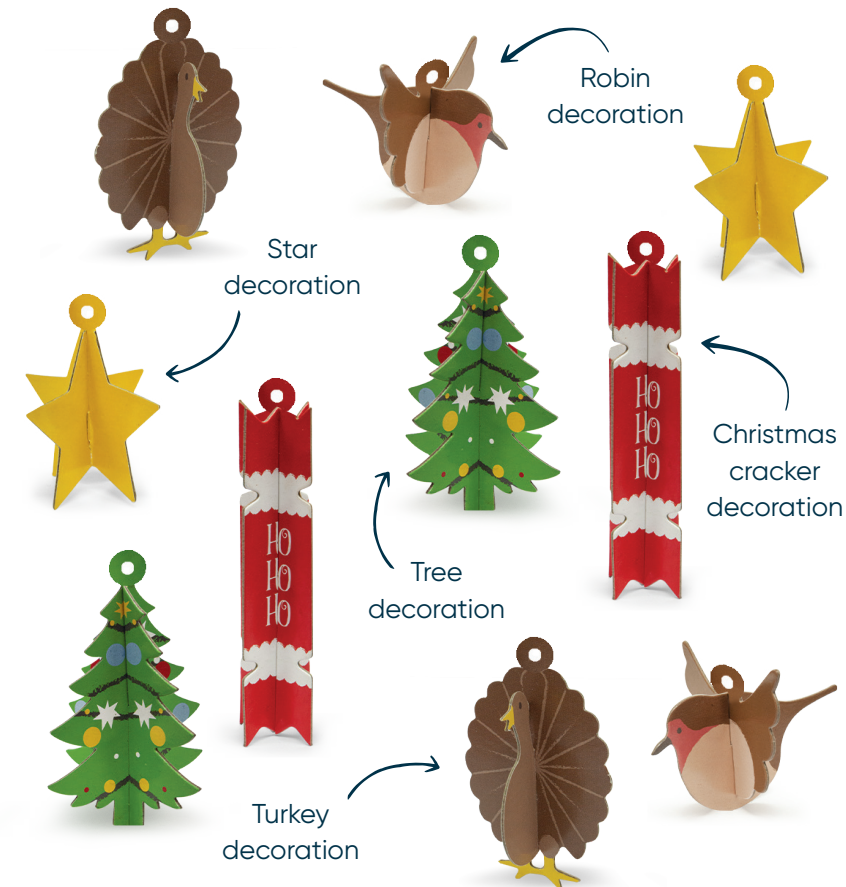

CT11

11 INCH CRACKERS, 50 PER CARTON

RECYCLABLE PRODUCT

RECYCLABLE PACKAGING

REUSABLE CONTENTS

NON-PLASTIC CONTENTS

01506 871 720

orders@lothiansupplycompany.co.uk

CT-1107-FMP
Mistletoe 11in Cracker (50pcs) FSC™ Mix

FESTIVE BOTANICAL

GOLDEN CELEBRATION

Each cracker contains a hat, satisfying snap, amusing joke/motto & one of the hanging decorations above. Reuse the cracker tie to hang the decoration!