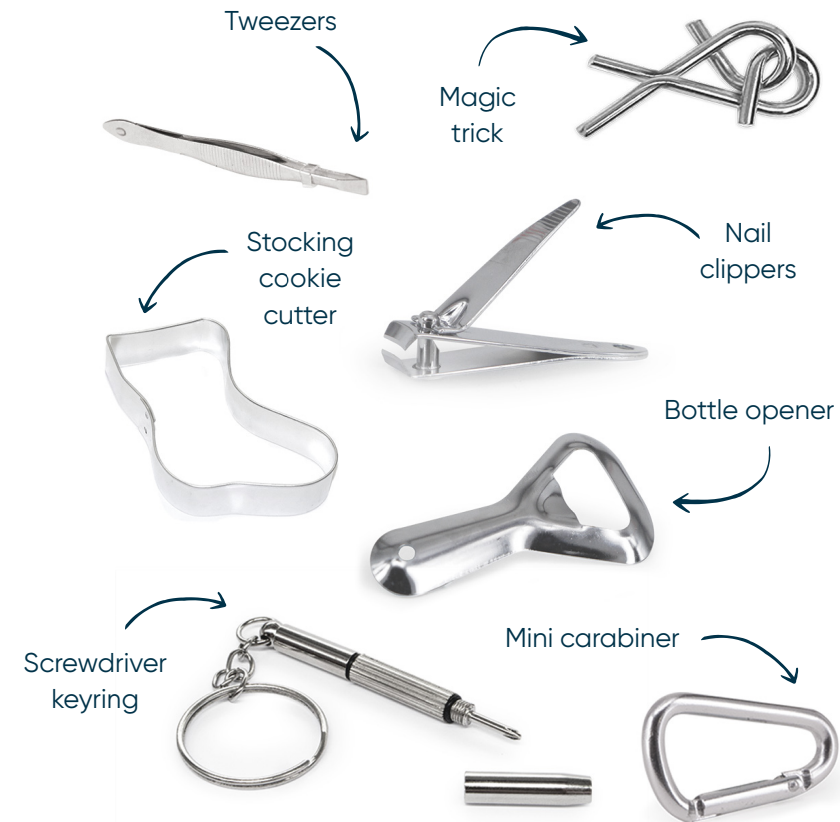

RECYCLABLE PRODUCT

RECYCLABLE PACKAGING

REUSABLE CONTENTS

NON-PLASTIC CONTENTS

01506 871 720

orders@lothiansupplycompany.co.uk

CT-1305-FMP

Golden Sky 13in Cracker (36pcs) FSC™ Mix