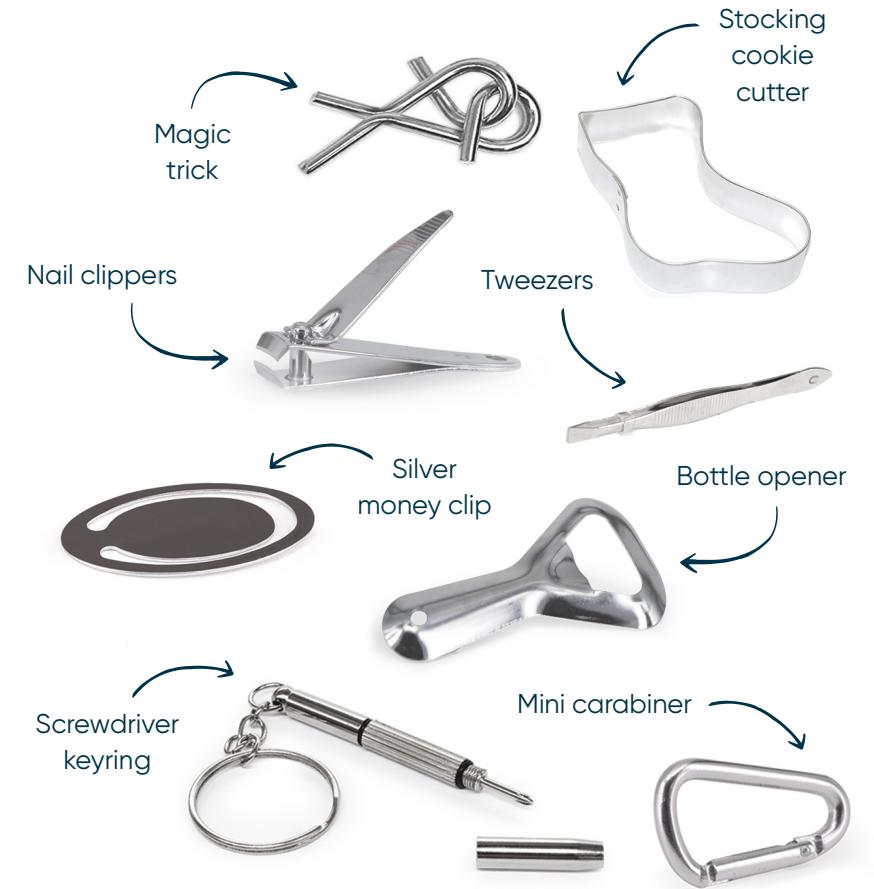

CT12

12 INCH CRACKERS, 50 PER CARTON

RECYCLABLE PRODUCT

RECYCLABLE PACKAGING

REUSABLE CONTENTS

NON-PLASTIC CONTENTS

01506 871 720

orders@lothiansupplycompany.co.uk