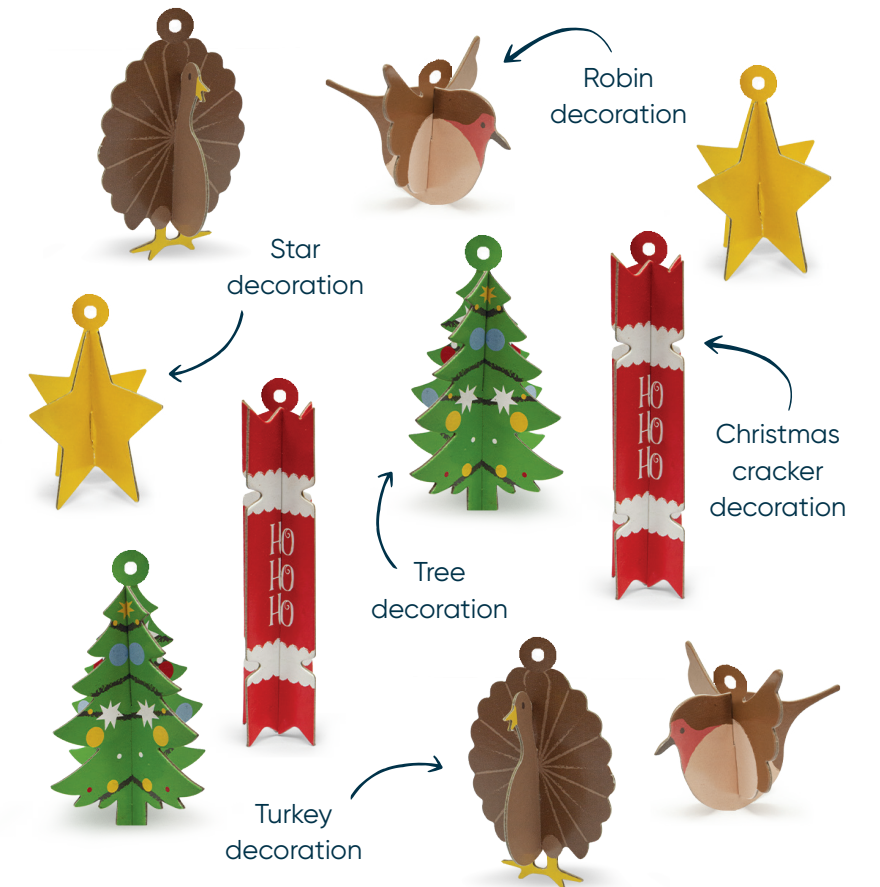

FROSTED WINTER

Each cracker contains a hat, satisfying snap, amusing joke/motto & one of the hanging decorations above. Reuse the cracker tie to hang the decoration!

CT11

11 INCH CRACKERS, 50 PER CARTON

RECYCLABLE PRODUCT