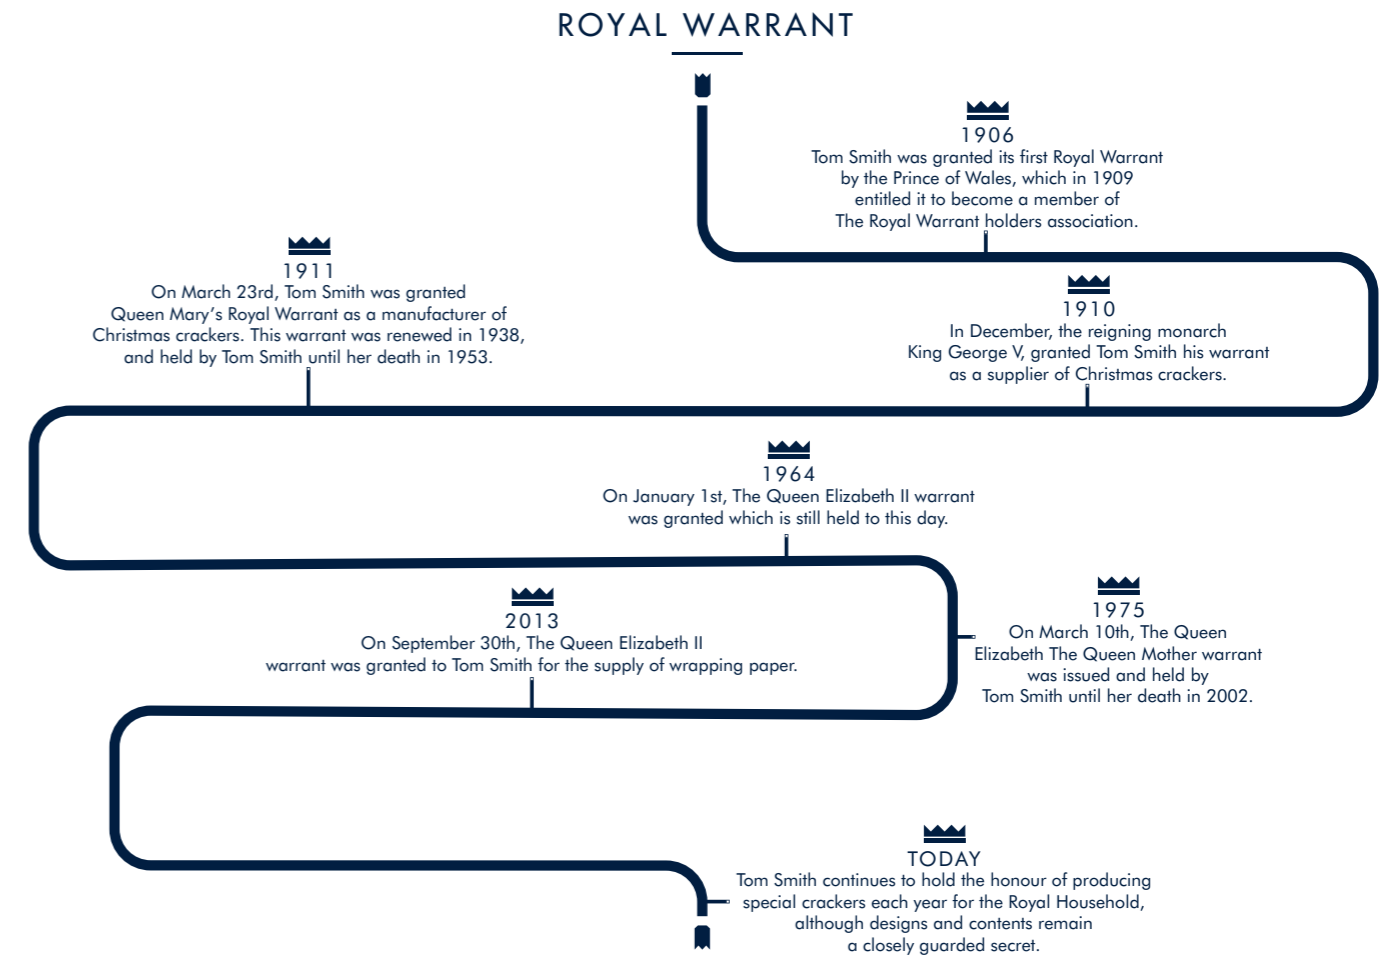

# HISTORY OF TOM SMITH

**TOM SMITH**  
SINCE 1847

In 1841 Tom Smith discovered the 'bon bon' sugared almond, wrapped in a twist of tissue paper. Seven years later this simple idea evolved into what we know now as the Christmas Cracker.

## ROYAL WARRANT TIMELINE